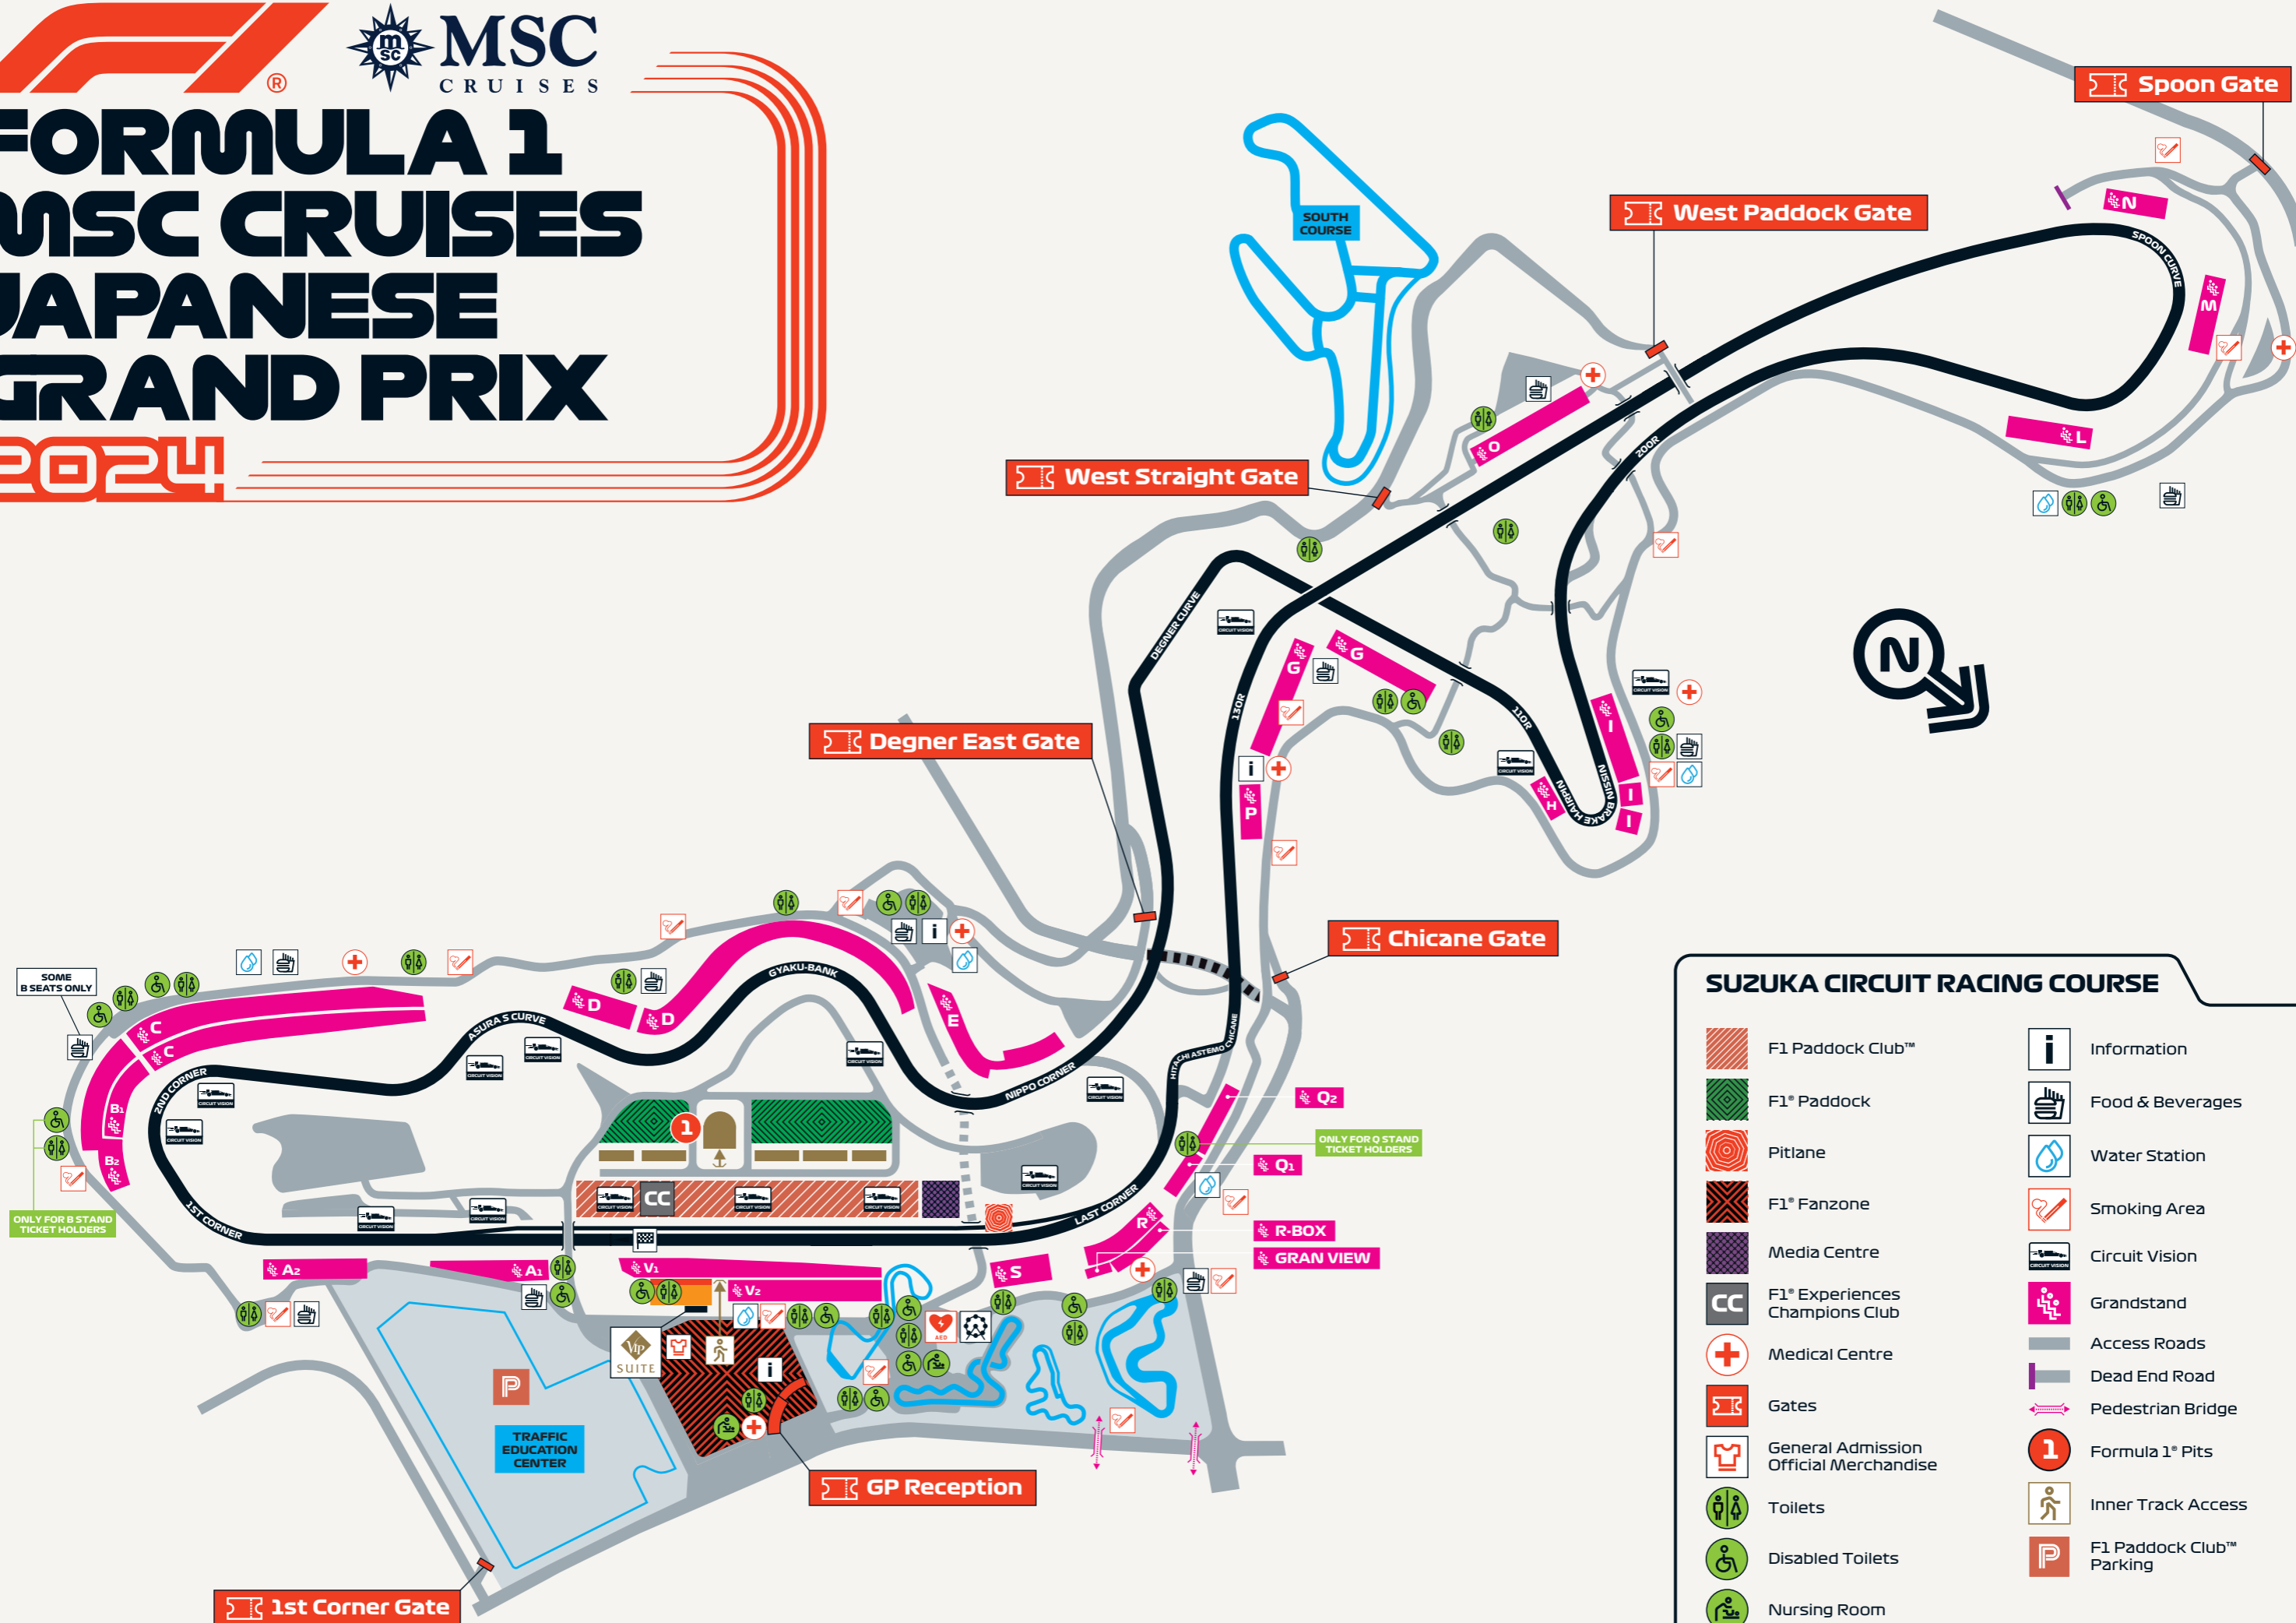

FORMULA 1 MSC CRUISES JAPANESE GRAND PRIX 2024

SUZUKA CIRCUIT RACING COURSE

	F1 Paddock Club™		Information
	F1 Paddock		Food & Beverages
	Pitlane		Water Station
	F1 Fanzone		Smoking Area
	Media Centre		Circuit Vision
	F1 Experiences Champions Club		Grandstand
	Medical Centre		Access Roads
	Gates		Dead End Road
	General Admission Official Merchandise		Pedestrian Bridge
	Toilets		Formula 1 Pits
	Disabled Toilets		Inner Track Access
	Nursing Room		F1 Paddock Club™ Parking